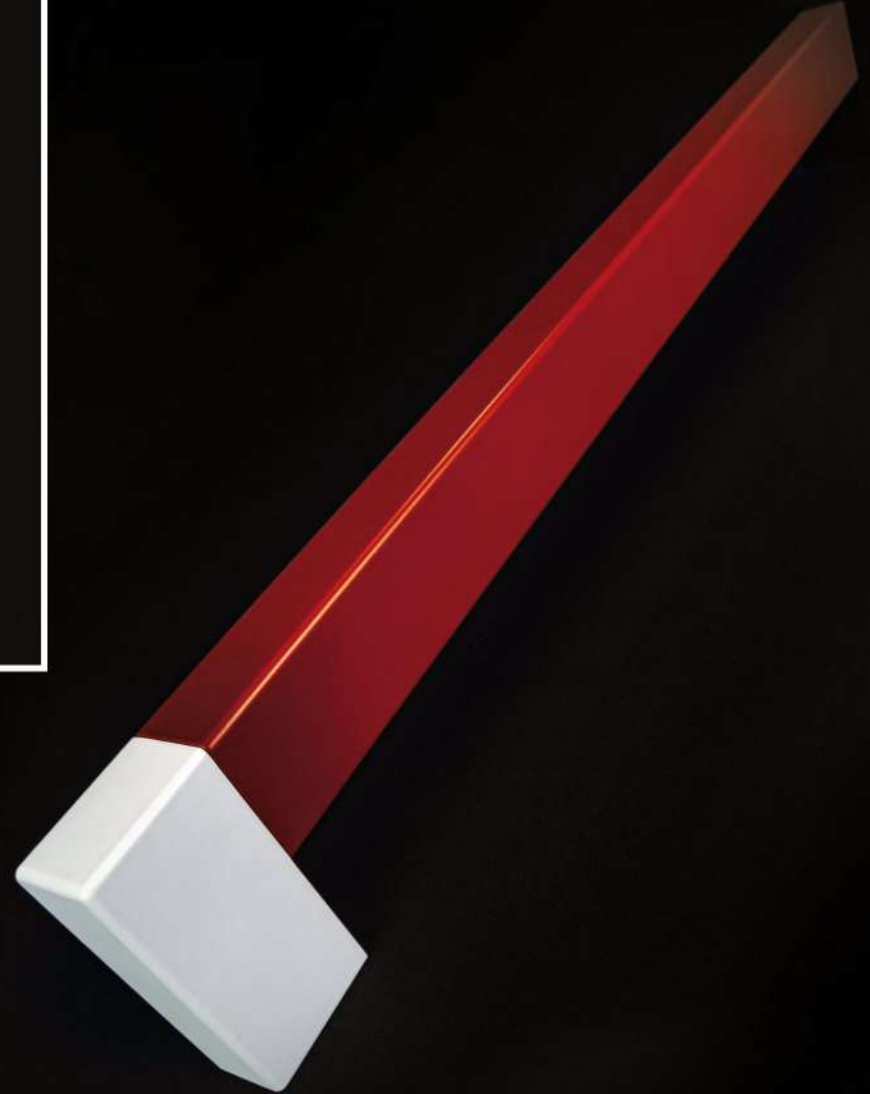

RAL9016

RAL3003

RAL9005

MQ90CJ 40x20

RAL1026

RAL6033

RAL9005

THE MULTIPLICATION OF MODULAR HANDLES
CREATES FUNCTIONAL AND UNIQUE
SHAPES ON DOORS.
IT OFFERS POSSIBILITY TO COMBINE DIFFERENT
MODELS FROM THE MPS31 SERIES,
USE EXTENSIONS, EXPERIMENT WITH FINISHES,
LENGTHS, LED LIGHTING,
AND ACCESS CONTROL SYSTEMS.
ALL OF THIS OPENS UP A COMPLETELY NEW
CHAPTER OF A PULL HANDLE
AS FULLY CUSTOMIZED,
PERSONAL ART GALLERY ON THE DOOR.