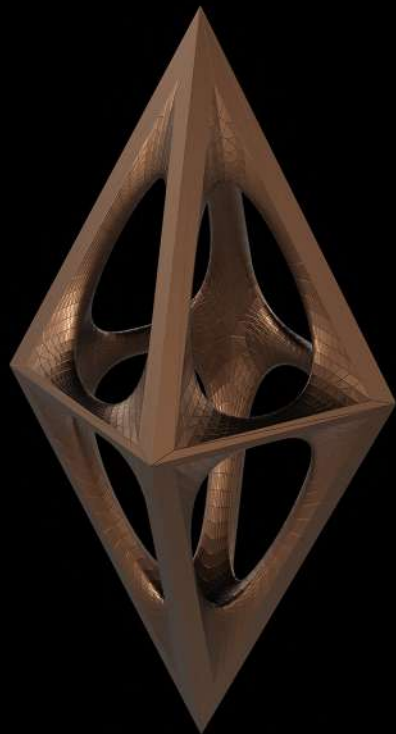

MODULAR HANDLES
UCHWYTY MODUŁOWE

MODULAR HANDLES UCHWYTY MODUŁOWE

B - 5±0.1

A'DESIGN AWARD
& COMPETITION
BRONZE WINNER
2023

A large, flowing ribbon graphic that curves from the bottom left towards the top right. The ribbon is primarily a vibrant red color, with a section of gold color at the top right end. It has a smooth, glossy texture and is set against a dark background.

IDEA
INNOVATION
DESIGN

MPS31

MPS31

EACH OF THE MODULAR HANDLES CONSISTS OF 3 OR MORE PARTS, LIKE BLOCKS. THEY CAN BE FREELY ARRANGED, MIXED AND VARNISHED IN VARIOUS COLORS. THEY CAN BE ILLUMINATED WITH LED STRIPS, ENRICHED WITH ACCESS CONTROL SYSTEMS.