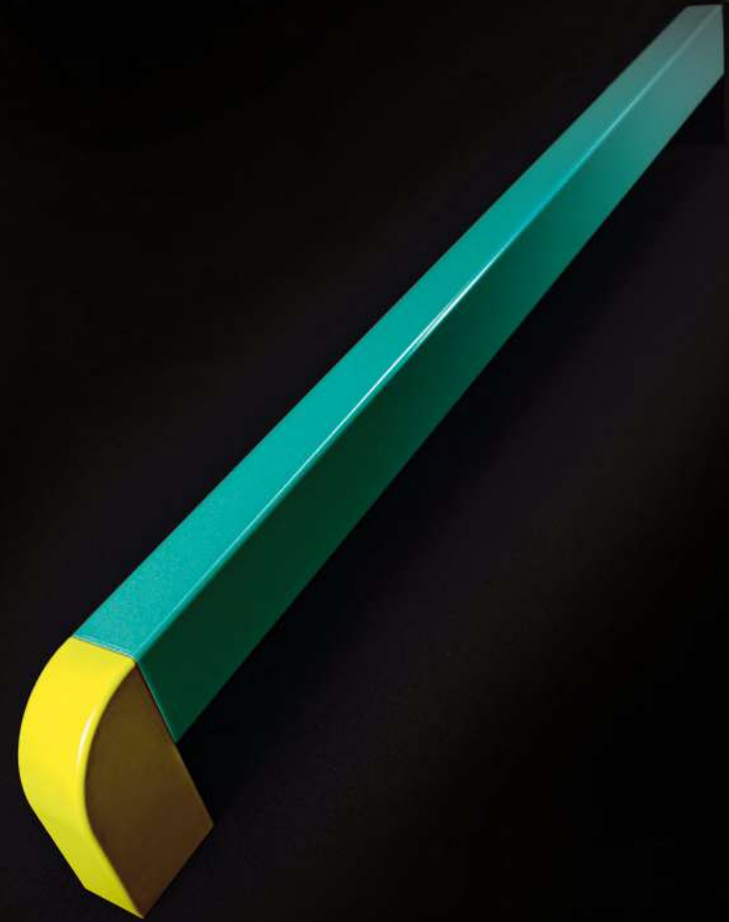

RAL9016

RAL3003

RAL9005

MQ90CJ 40x20

RAL1026

RAL6033

RAL9005

THE MULTIPLICATION OF MODULAR HANDLES
CREATES FUNCTIONAL AND UNIQUE
SHAPES ON DOORS.
IT OFFERS POSSIBILITY TO COMBINE DIFFERENT
MODELS FROM THE MPS31 SERIES,
USE EXTENSIONS, EXPERIMENT WITH FINISHES,
LENGTHS, LED LIGHTING,
AND ACCESS CONTROL SYSTEMS.
ALL OF THIS OPENS UP A COMPLETELY NEW
CHAPTER OF A PULL HANDLE
AS FULLY CUSTOMIZED,
PERSONAL ART GALLERY ON THE DOOR.