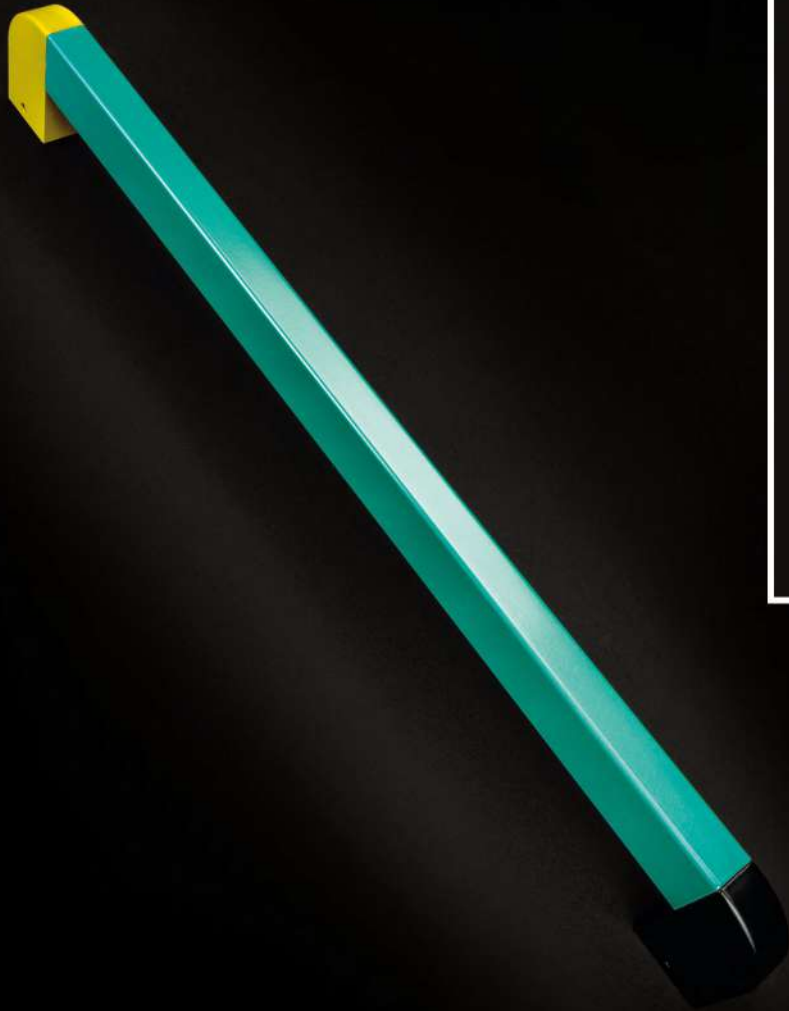

RAL9016

RAL3003

RAL9005

MQ90CJ 40x20

RAL1026

RAL6033

RAL9005

THE MULTIPLICATION OF MODULAR HANDLES
CREATES FUNCTIONAL AND UNIQUE
SHAPES ON DOORS.
IT OFFERS POSSIBILITY TO COMBINE DIFFERENT
MODELS FROM THE MPS31 SERIES,
USE EXTENSIONS, EXPERIMENT WITH FINISHES,
LENGTHS, LED LIGHTING,
AND ACCESS CONTROL SYSTEMS.
ALL OF THIS OPENS UP A COMPLETELY NEW
CHAPTER OF A PULL HANDLE
AS FULLY CUSTOMIZED,
PERSONAL ART GALLERY ON THE DOOR.