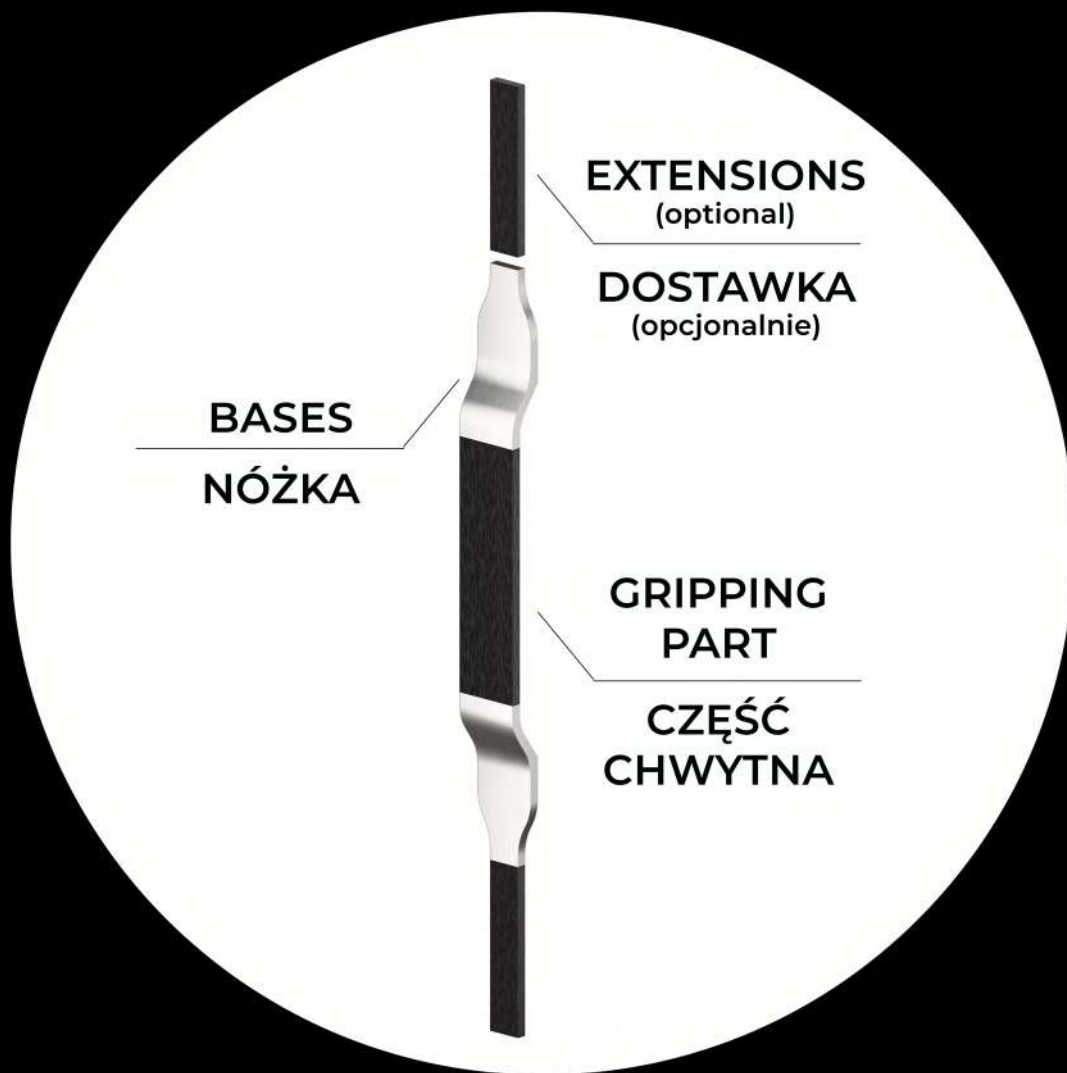

MODULAR HANDLES
UCHWYTY MODUŁOWE

MODULAR HANDLES UCHWYTY MODUŁOWE

B - 5±0.1

A'DESIGN AWARD
& COMPETITION
BRONZE WINNER
2023

A large, flowing ribbon graphic that curves from the bottom left towards the top right. The ribbon is primarily a vibrant red color, with a section of gold color at the top right end. It has a smooth, glossy texture and is set against a dark background.

IDEA
INNOVATION
DESIGN

MPS31

MPS31

EACH OF THE MODULAR HANDLES CONSISTS OF 3 OR MORE PARTS, LIKE BLOCKS. THEY CAN BE FREELY ARRANGED, MIXED AND VARNISHED IN VARIOUS COLORS. THEY CAN BE ILLUMINATED WITH LED STRIPS, ENRICHED WITH ACCESS CONTROL SYSTEMS.