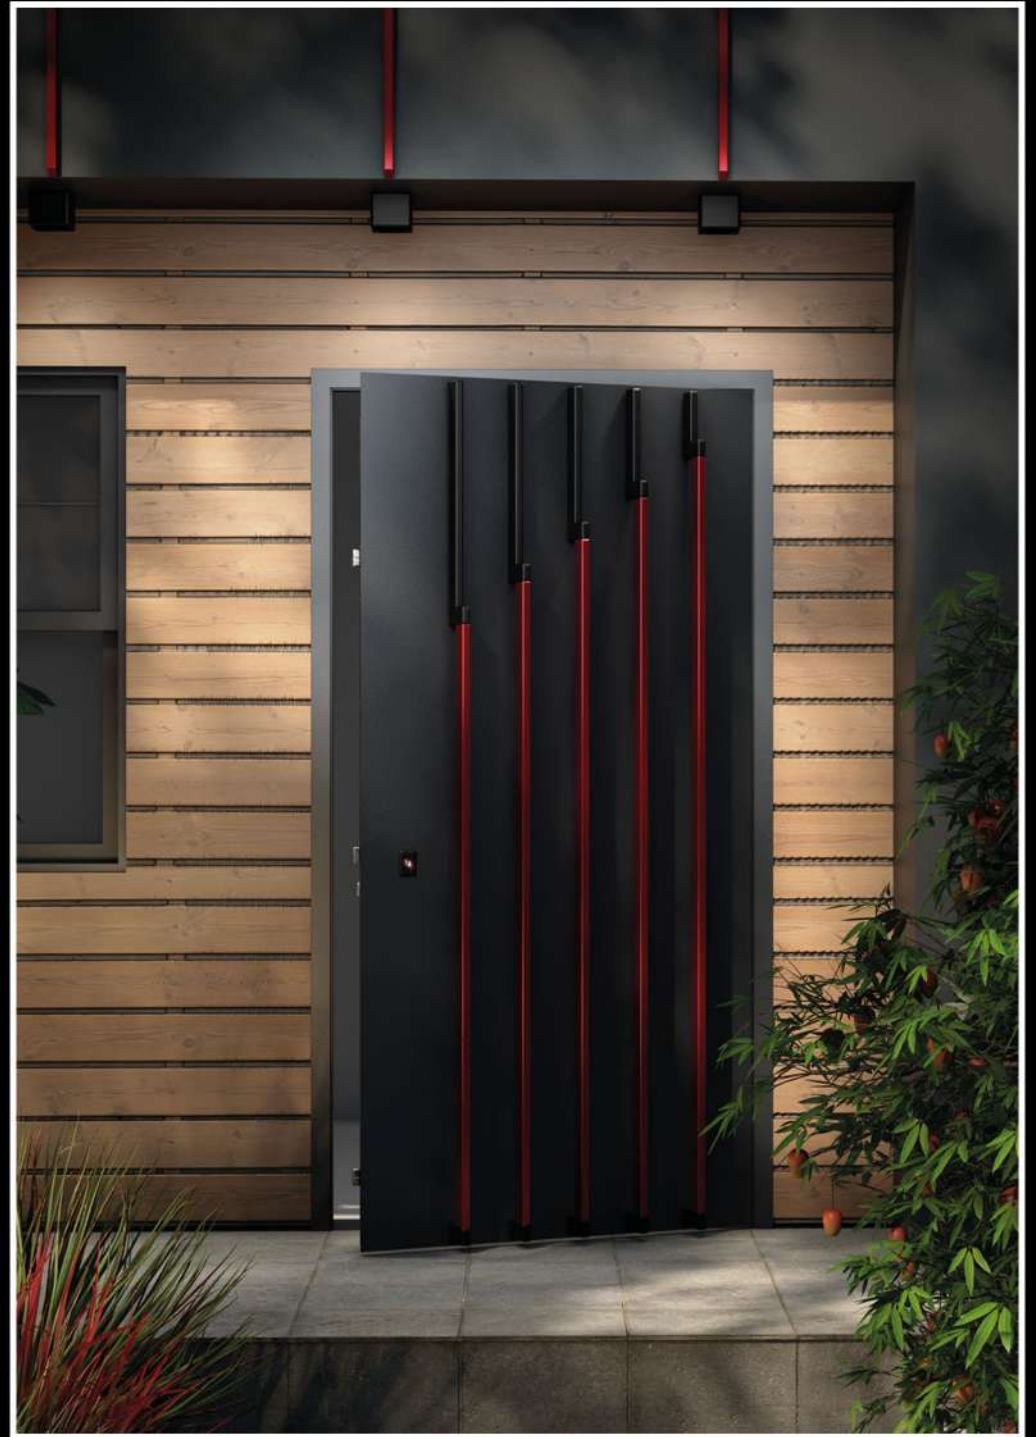

RAL9016

RAL3003

RAL9005

MQ90CJ 40x20

RAL1026

RAL6033

RAL9005

THE MULTIPLICATION OF MODULAR HANDLES
CREATES FUNCTIONAL AND UNIQUE
SHAPES ON DOORS.
IT OFFERS POSSIBILITY TO COMBINE DIFFERENT
MODELS FROM THE MPS31 SERIES,
USE EXTENSIONS, EXPERIMENT WITH FINISHES,
LENGTHS, LED LIGHTING,
AND ACCESS CONTROL SYSTEMS.
ALL OF THIS OPENS UP A COMPLETELY NEW
CHAPTER OF A PULL HANDLE
AS FULLY CUSTOMIZED,
PERSONAL ART GALLERY ON THE DOOR.