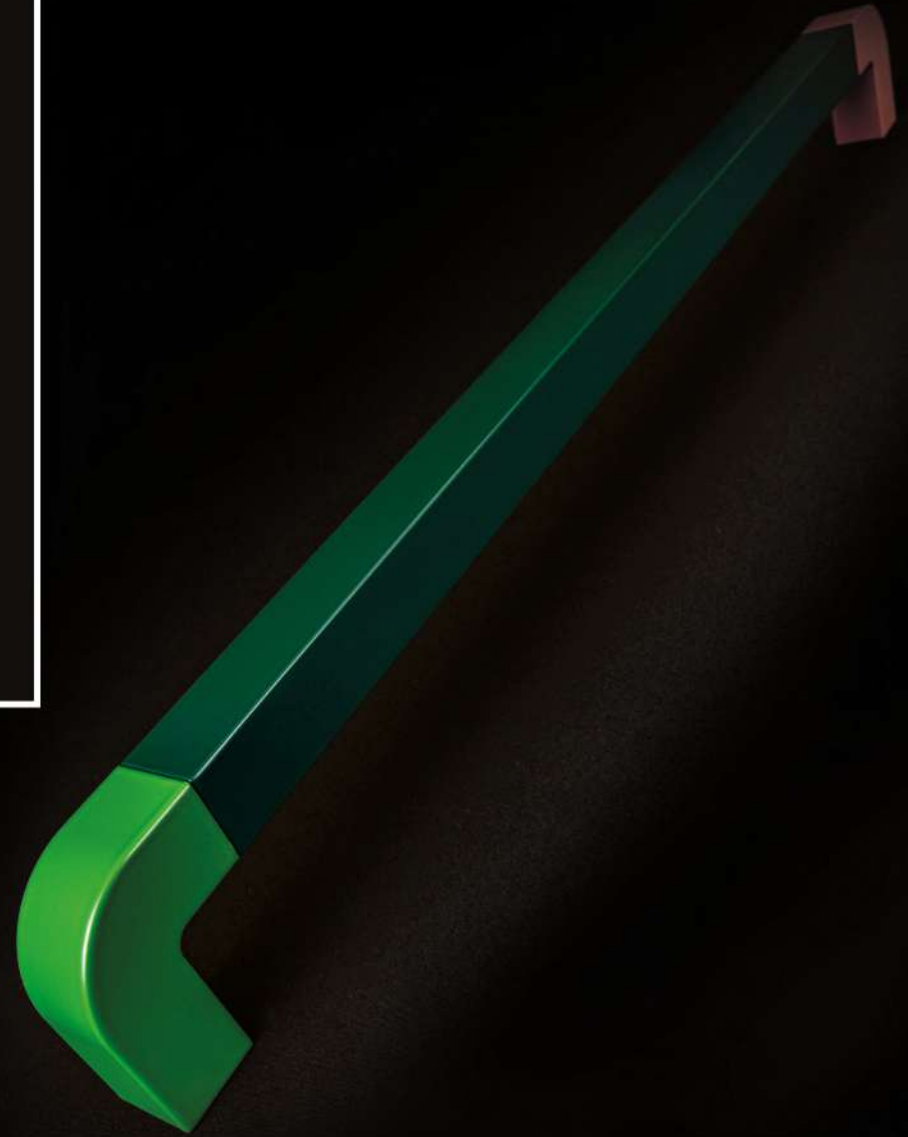

RAL6010

RAL6005

RAL3027