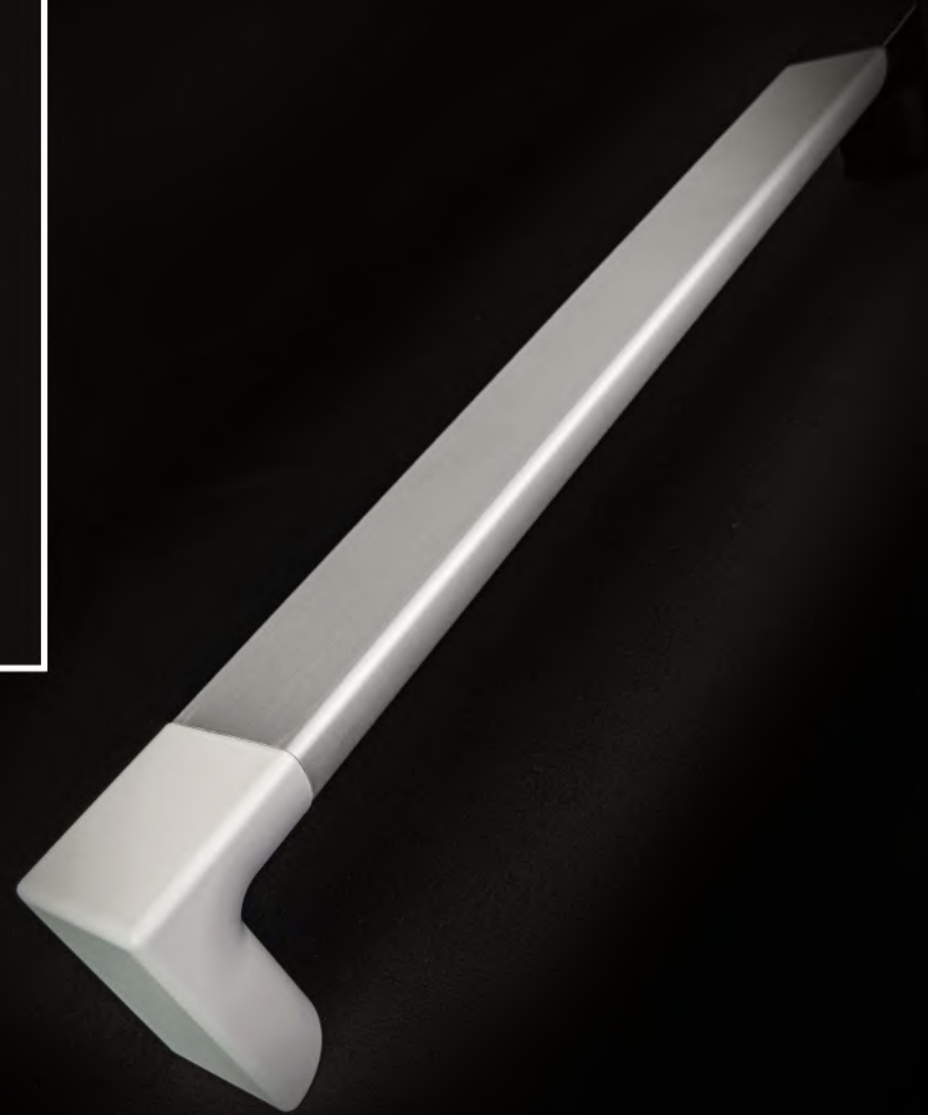

RAL9016

ANODE
NATURAL

RAL9005